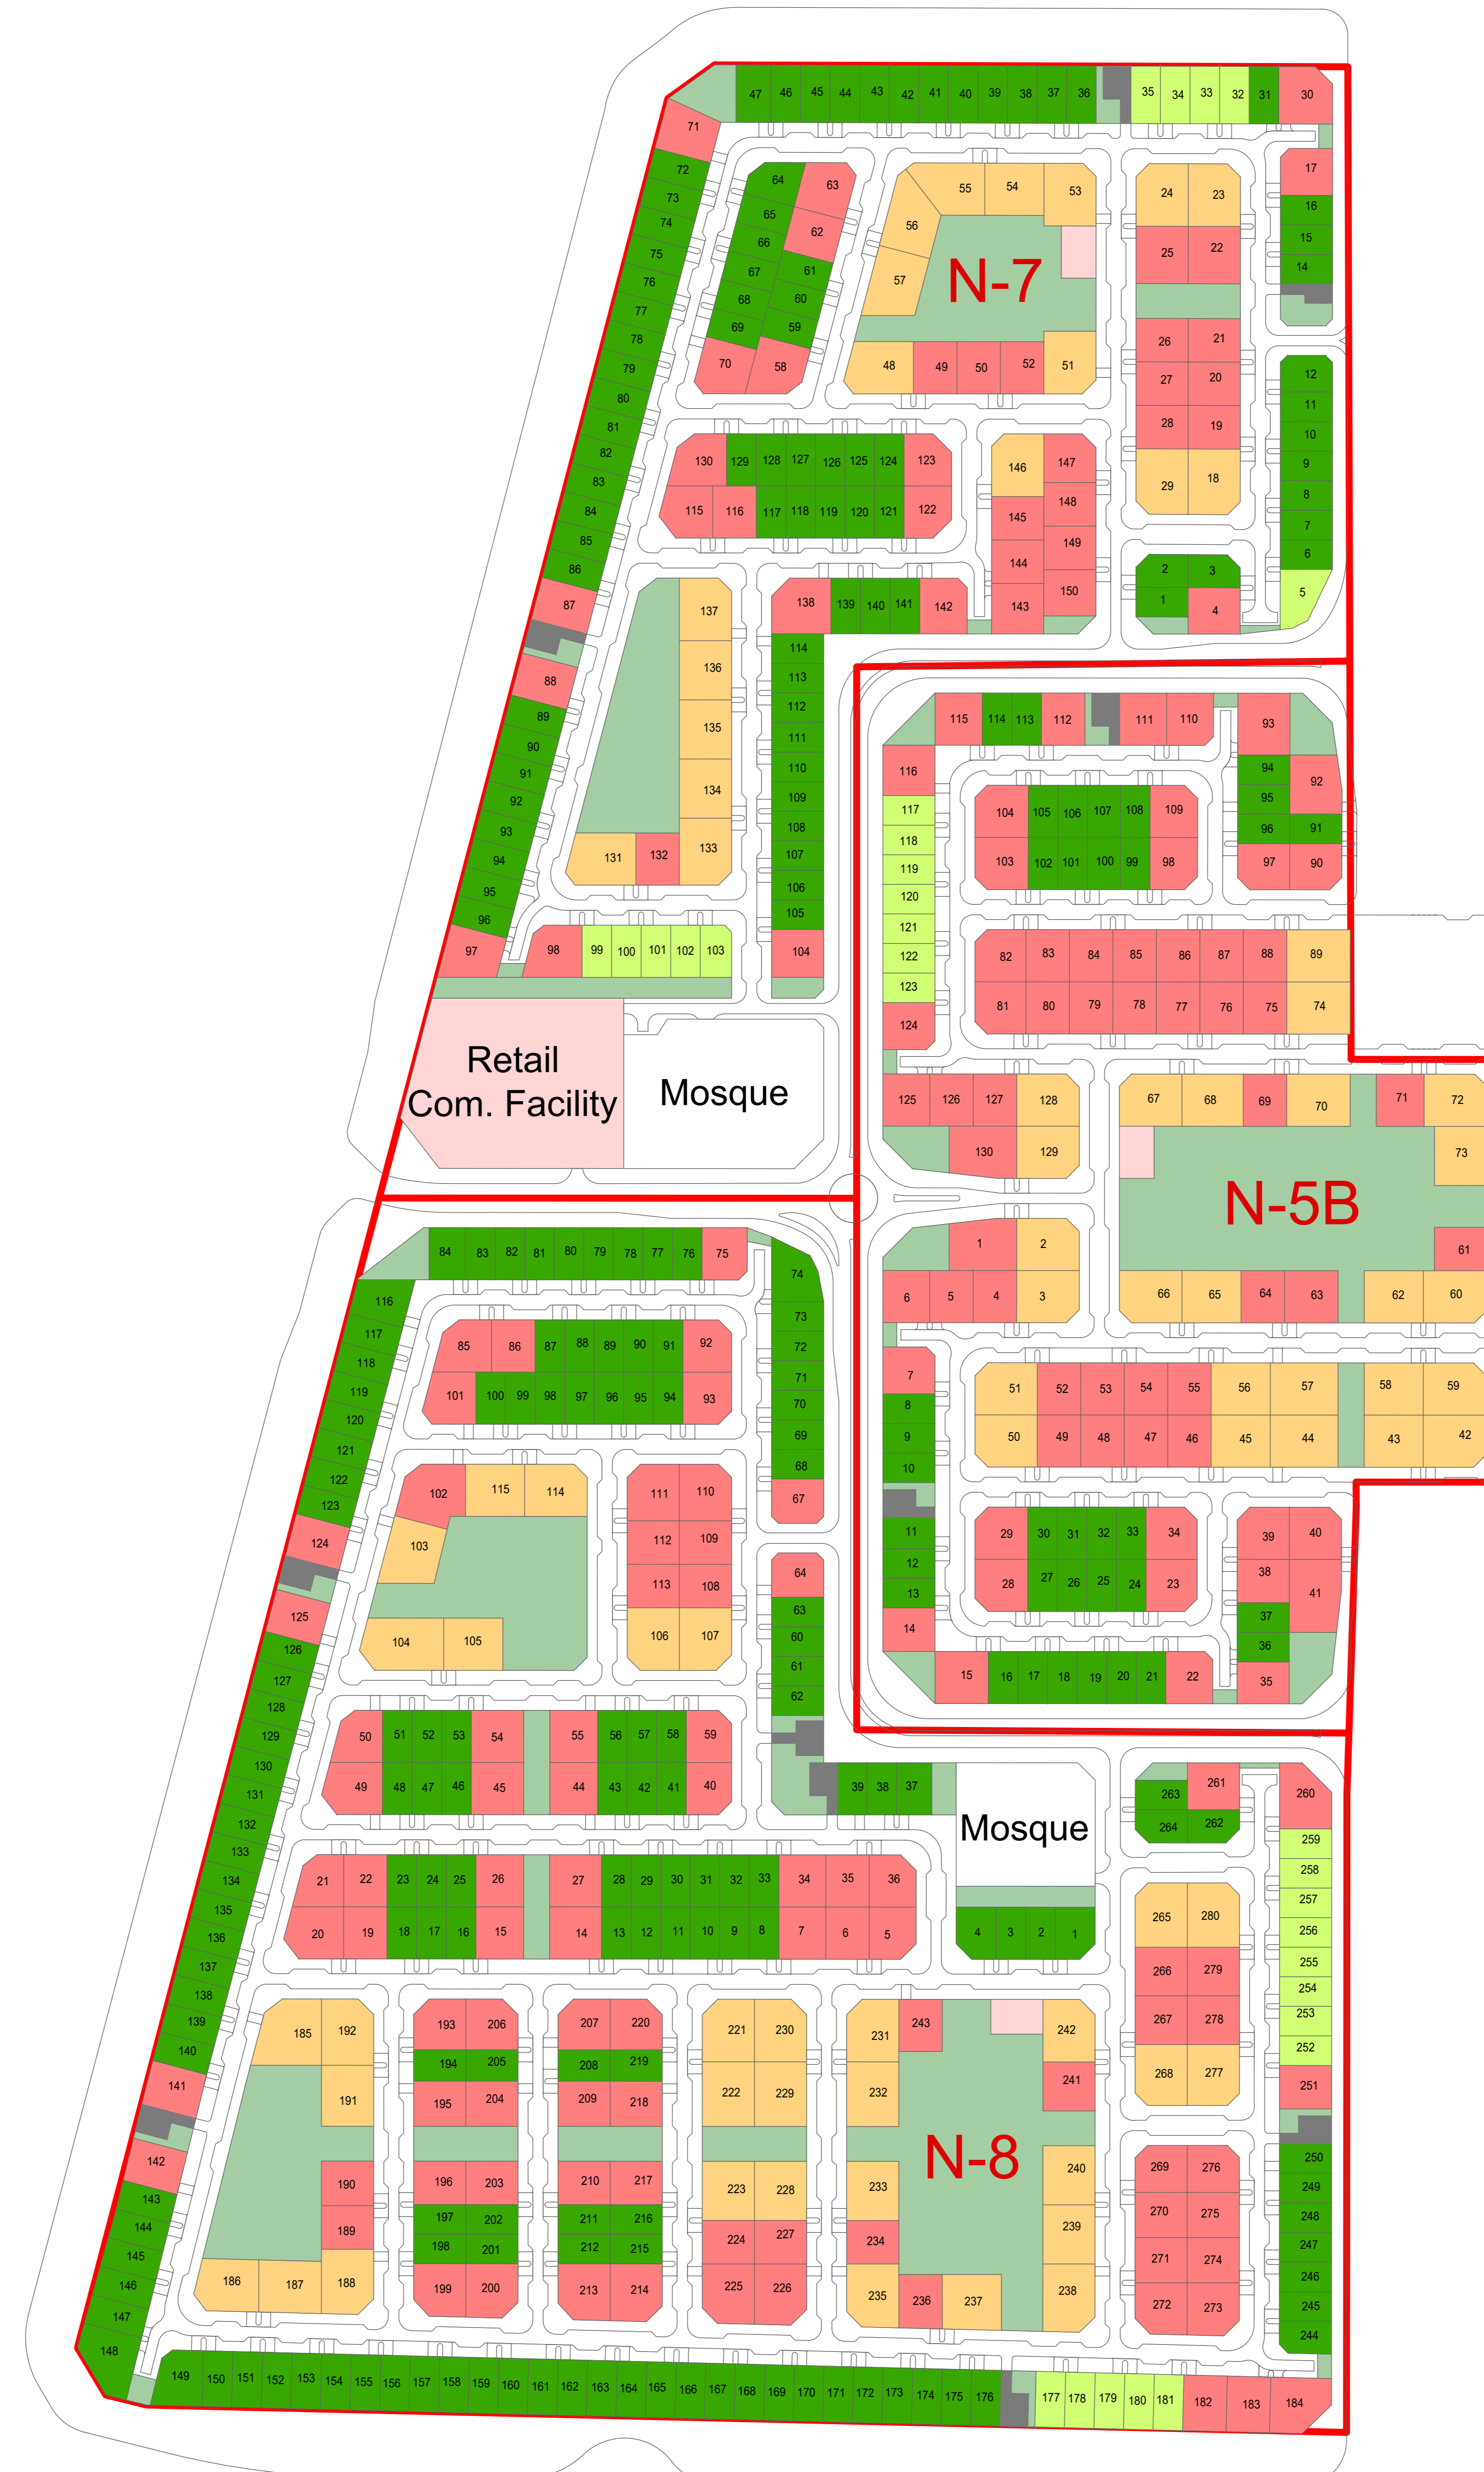

Al Reeman Villas Map

Legend

Villa Types and Count

-  3 Bedrooms (30)
-  4 Bedrooms (266)
-  5 Bedrooms (186)
-  6 Bedrooms (75)
-  Neighbourhood

FAY ALREEMAN 2 REEMAN 2 REEMAN 1